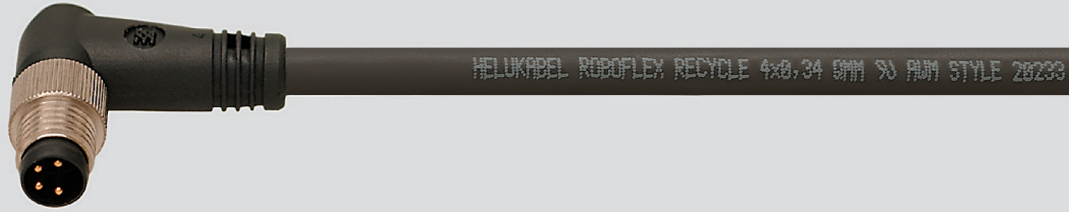

# ROBOFLEX®-recycle M8 plug, straight or angled, pre-assembled on one side, 3-pin and 4-pin

## Technical data

- **Approval:**  
UL/cUL approved
- **Production**  
in accordance with VDE standards
- **Temperature range:**  
fixed installation -40°C to +105°C  
flexible -30°C to +105°C
- **Nominal voltage:**  
300 V
- **Test voltage:**  
2000 V
- **Minimum bending radius:**  
7.5 x cable diameter (for flexible installation)
- **Traversing speed:**  
max. 3.3 m/s for 5 m of horizontal traverse path length
- **Acceleration:**  
max. 5 m/s<sup>2</sup>
- **Flexing and torsion cycles:**  
min. 10 million.
- **Torsional stress:**  
+/- 360°/m

## Cable structure

- Bare copper litz wire, 42 x 0.10 mm
- Core insulation polyester, black, blue, brown
- Cores stranded in layers
- Sheath, special mix
- weld splatter resistant, dull, low adhesion, flame retardant and self-extinguishing to DIN VDE 0482-332-1-2, DIN EN 60332-1-2/ IEC 60332-1
- Sheath colour: black

### Assembly (3-pin)

colour of cores brown, blue, black

AD 4,9 +/- 0,2 mm